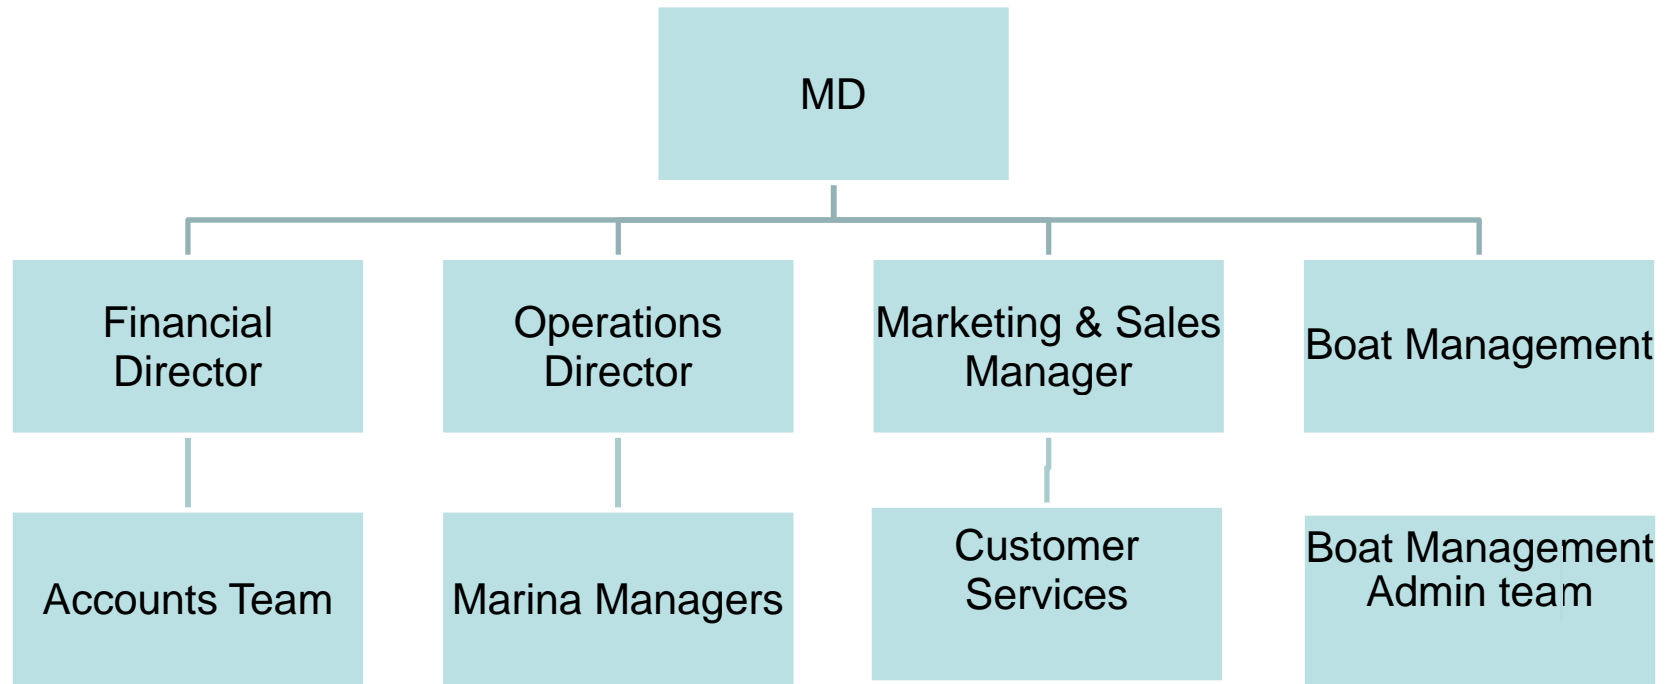

ABC LEISURE GROUP

Narrow Boats.....Broad Horizons

Our 14 Locations

Narrow Boats.....Broad Horizons

www.everythingcanalboats.com

ABC LEISURE GROUP

ABC Leisure Group Management Structure and Employees

The company is owned by three very experienced individuals who play an active role in running the business. ABC employs around 125 skilled people permanently and over 100 more to assist us in the boat cruising season.

Each area of the business has it's own dedicated Management team supported by Head Office.

Narrow Boats.....Broad Horizons

www.everythingcanalboats.com

ABC LEISURE GROUP

How do we operate?

Boat Management is based in Worcester with Customer Services who operate 7 days a week 363 days a year